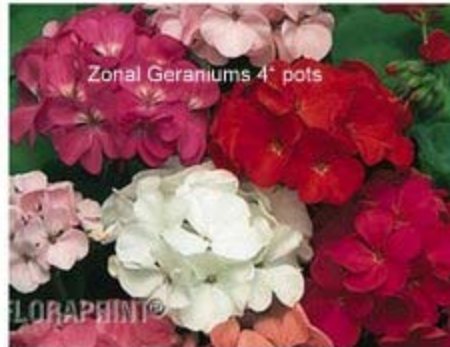

15" Patio Planter

Impatiens (Shade) 10" Basket

Red & Purple Fuchsias 12" pot

New Guinea Impatiens 10" Basket

12" Mixed Basket

Zonal Geraniums 4" pots